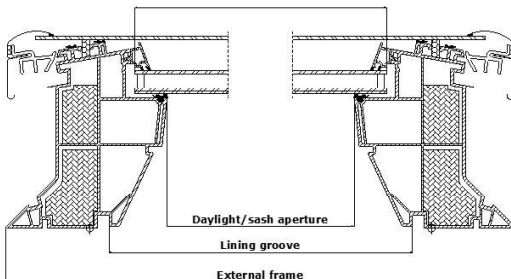

Available sizes and daylight area

	600 mm	800 mm	900 mm	1000 mm	1200 mm	1500 mm
600 mm	CFP 060060 (0.19)					
800 mm		CFP 080080 (0.40)				
900 mm	CFP 060090 (0.32)		CFP 090090 (0.54)			
1000 mm				CFP 100100 (0.70)		
1200 mm			CFP 090120 (0.76)		CFP 120120 (1.07)	
1500 mm				CFP 100150 (1.11)		

() = Effective daylight area, m²

Lining measurements

Size	W x H mm
060060	559x559
080080	759x759
060090	559x859
090090	859x859
090120	859x1159
100100	959x959
100150	959x1459
120120	1159x1159

External frame measurements

Size	W x H mm
060060	780x780
080080	980x980
060090	780x1080
090090	1080x1080
090120	1080x1380
100100	1180x1180
100150	1180x1680
120120	1380x1380

Flat roof window CFP with flat glass cover

- is a fixed (not opening) window – no ventilation is possible
- requires a roof pitch between 5° and 15°
- adds daylight to rooms with very little natural light
- adds a modern yet elegant look to the building
- meets all technical demands
- can be combined with vented flat roof windows for the ultimate combination of natural light and fresh air

Width

Height

Glazing structure

	--73FQV	--73UT
Inner glass pane	2 x 3 mm laminated float with low ε coating	2 x 3 mm laminated float with low ε coating
Outer glass pane	4 mm float with coating	4 mm float with coating
Cavity	14.5 mm	14.5 mm
Glass panes	Double	Double
Gas filling	Argon	Argon