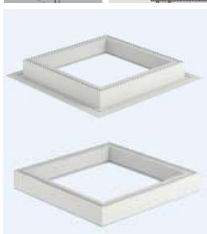

Accessories

Securing kit ZZZ 210 ensures a safe joint between frame and roofing material

Frame extension with flange ZCE 0015 makes installation in warm or sedum roof constructions possible – extends frame height from 150 mm to 310 mm