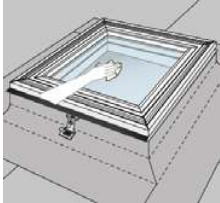

Cleaning and maintenance

To clean the outer pane of the insulating glass unit, remove the flat glass cover from the flat roof window.

Clean the flat glass cover with clean water only.

Do not add cleaners/detergents to the water (applies to both insulating glass unit and flat glass cover).

Exterior finish

Grey aluminium profiles	NCS standard colour: S 7500-N, Nearest RAL standard colour: 7043

Interior finish

White PVC profiles	NCS standard colour: S 0500-N, Nearest RAL standard colour: 9016