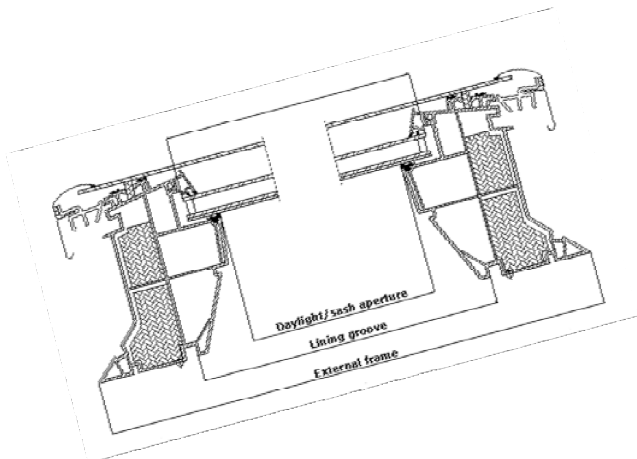

() = Effective daylight area, m²

Lining measurements

Size	W x H mm
060060	559x559
080080	759x759
060090	559x859
090090	859x859
090120	859x1159
100100	959x959
100150	959x1459
120120	1159x1159

External frame measurements

Size	W x H mm
060060	780x780
080080	980x980
060090	780x1080
090090	1080x1080
090120	1080x1380
100100	1180x1180
100150	1180x1680
120120	1380x1380

Flat roof window CFP with flat glass cover

- is a fixed (not opening) window – no ventilation is possible
- requires a roof pitch between 5° and 15°
- adds daylight to rooms with very little natural light
- adds a modern yet elegant look to the building
- meets all technical demands
- can be combined with vented flat roof windows for the ultimate combination of natural light and fresh air

Width

Height

Glazing structure

	--73FQV	--73UT
Inner glass pane	2 x 3 mm laminated float with low ε coating	2 x 3 mm laminated float with low ε coating
Outer glass pane	4 mm float with coating	4 mm float with coating
Cavity	14.5 mm	14.5 mm
Glass panes	Double	Double
Gas filling	Argon	Argon